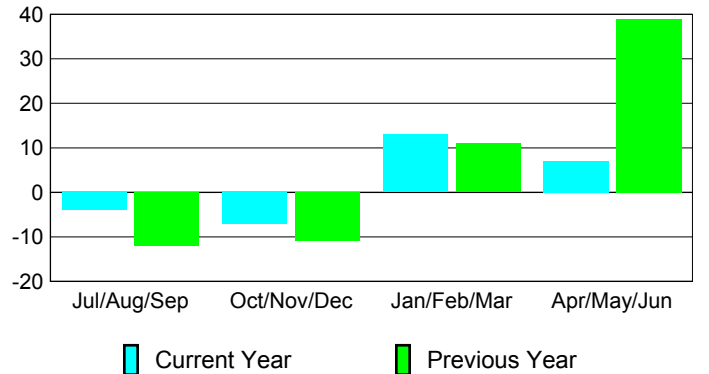

Membership Results 2009-2010	Membership 2008-2009
---	---------------------------------

Month	Net Memb Goal	Actual New Memb	Actual Dropped Memb	Gain/Loss of Memb	Gain/Loss of Memb
Jul/Aug/Sep	0	9	-13	-4	-12
Oct/Nov/Dec	-5	17	-24	-7	-11
Jan/Feb/Mar	45	29	-16	13	11
Apr/May/June	0	31	-24	7	39
Totals	40	86	-77	9	27

Membership Results 2009-2010

Goal, New, Dropped, Gain/Loss

Comparison of Membership Gain/Loss

Current Year Compared to the Previous Year

Gender Comparison 2009-2010